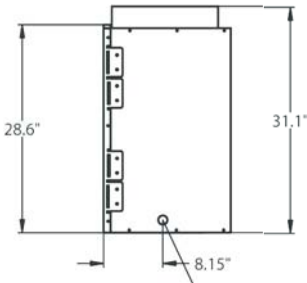

modern fires

Propane gas image

FIRE RIBBON

specifications

Model No.	53
Interior dimensions:	36" wide x 18" high x 16" deep
Exterior dimensions:	41" wide x 31" high x 17.75" deep
Gas type:	Natural or LP/propane*
Gas connection:	1/2" pipe
On/off:	Remote control or wall switch*
BTU input:	24,000 - 34,000 BTU/h
Installation:	Zero clearance
Flame appearance	Hi/lo flame heights
Doors/glass:	No doors or fixed glass panel
Interior fireplace color:	Satin Black
Certification:	Omni Testing Labs ANSI Z21.11.2b-2004
Surround	Not included, sourced locally

front view

All dimensions are in inches

right side view

Gas Both Sides