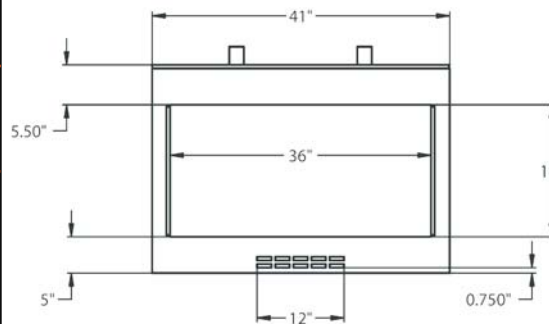

modern fires

Propane gas image

FIRE RIBBON

specifications

Model No.	53
Interior dimensions:	36" wide x 18" high x 16" deep
Exterior dimensions:	41" wide x 31" high x 17.75" deep
Gas type:	Natural or LP/propane*
Gas connection:	1/2" pipe
On/off:	Remote control or wall switch*
BTU input:	24,000 - 34,000 BTU/h
Installation:	Zero clearance
Flame appearance	Hi/lo flame heights
Doors/glass:	No doors or fixed glass panel
Interior fireplace color:	Satin Black
Certification:	Omni Testing Labs ANSI Z21.11.2b-2004
Surround	Not included, sourced locally

front view

All dimensions are in inches

right side view

Gas Both Sides